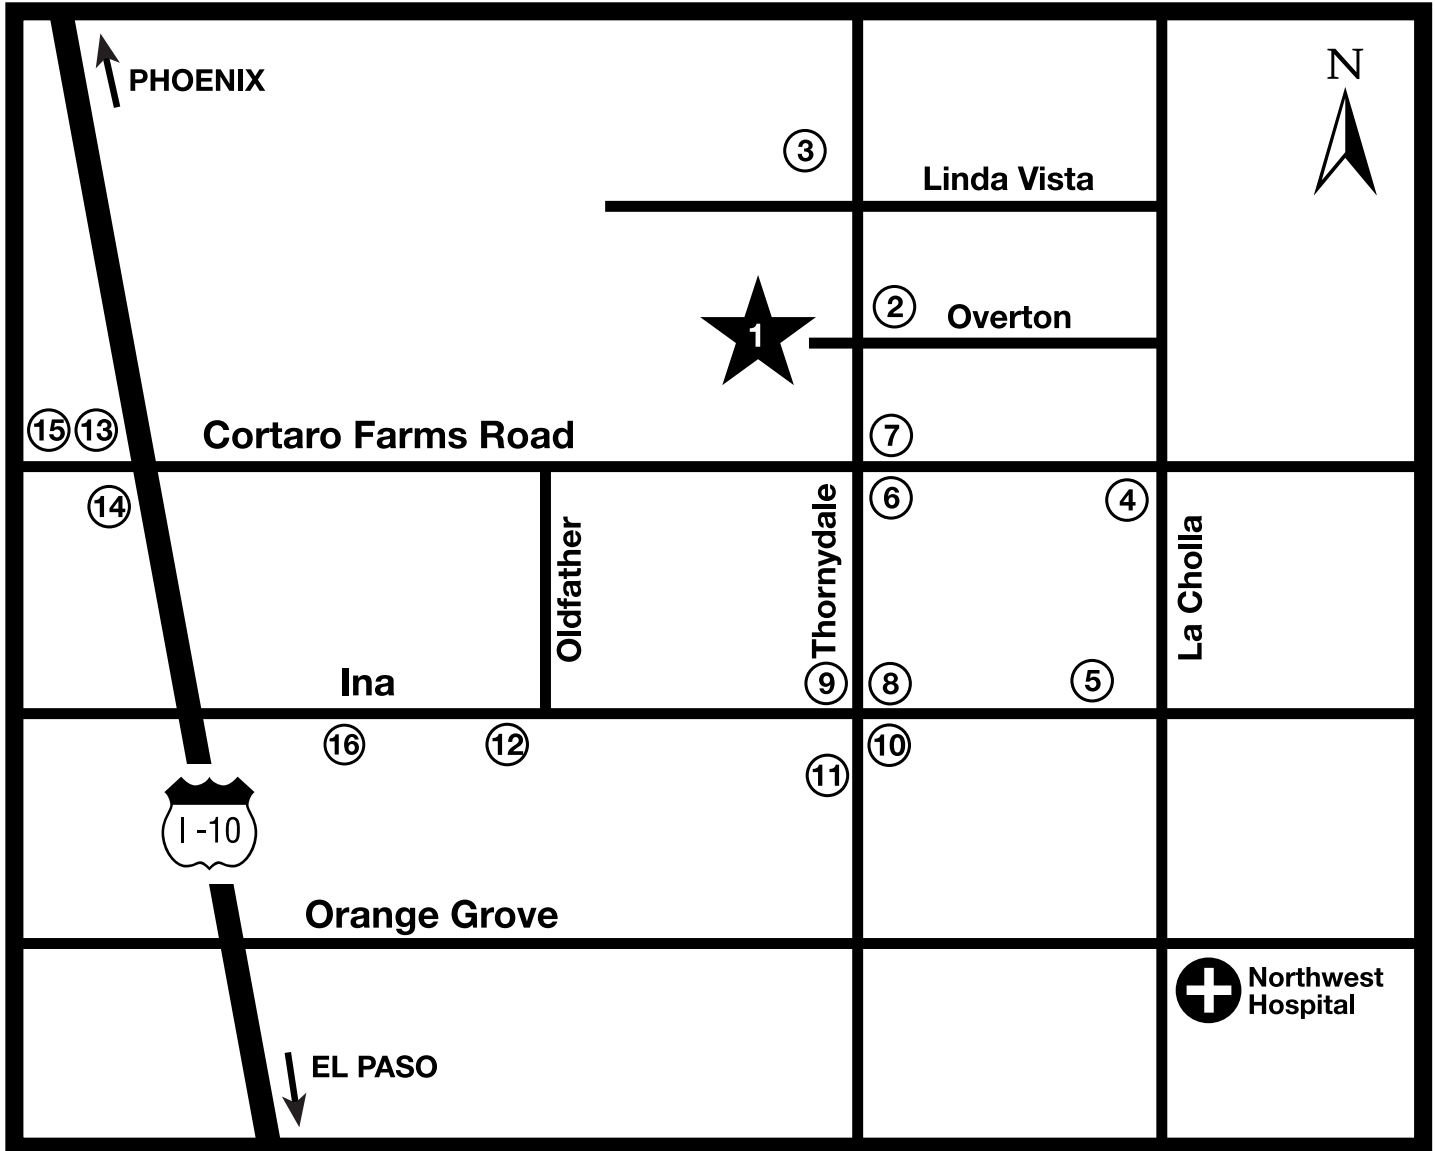

MIDSUMMER MELTDOWN

Area Map

- ① Arthur Pack Park
- ② Walgreens
- ③ Safeway - McDonalds - Grandma Tony's Pizza - Subway
- ④ Walmart - Subway - Starbucks - Chipotle - Foothills Mall - AMC Movie Theater
- ⑤ Applebees - Outback Steak House
- ⑥ Basha's
- ⑦ Circle K
- ⑧ Fry's - Carl's Jr./Green Burrito
- ⑨ McDonalds
- ⑩ Taco Bell - Egees
- ⑪ Target - Starbucks
- ⑫ Chuy's Mesquite Broiler
- ⑬ Days Inn Hotel - McDonalds - Texas Roadhouse
- ⑭ Walmart - Starbucks - Keva Juice
- ⑮ Egees
- ⑯ Bedroxx (Bowling, Acade, Pool Tables) - Hooters